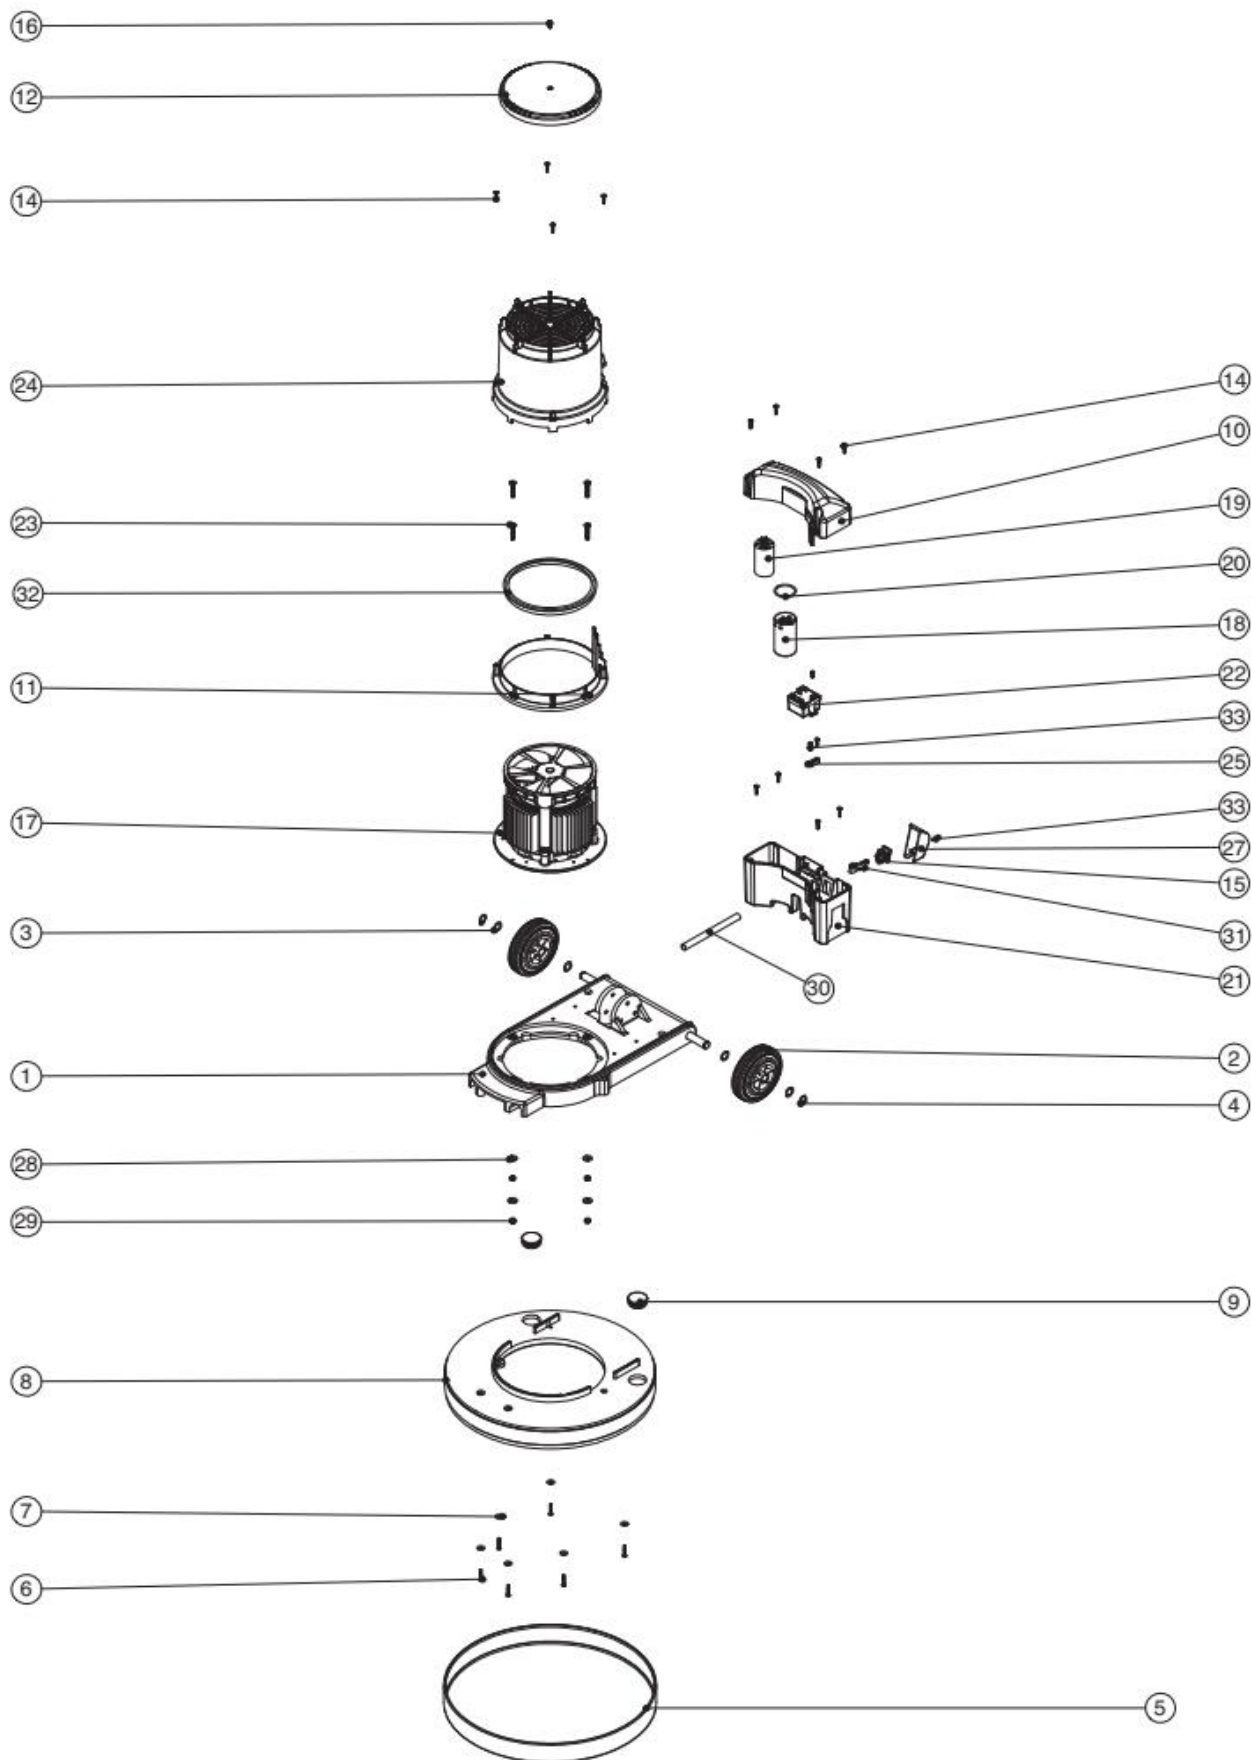

Woodboy® Spare Parts

EXPLODED DRAWING ASSEMBLY

Woodboy® Spare Parts

EXPLODED DRAWING ASSEMBLY

ITEM NO.	PART No	DESCRIPTION	QTY.	COMMENT
1	304260	MULTIDECK BASE MOULDING SUB ASSY	1	
2	229060	WHEEL GREY BLACK HUB	2	
3	219219	21.5MM X 16.3MM WAVE WASHER	4	
4	229051	EXTERNAL CIRCLIP	2	
5	206466	LIGHT GREY MEDIUM BUFFER RING (RAL 7042)	1	
6	219369	No8 X 1 INCH LONG POZI PAN STAINLESS STEEL PLASTITE SCREW	6	
7	219644	M5 FORM G STAINLESS STEEL WASHER	6	
8	330010	DECK FOR DUSTROL Y SYSTEM	1	
9	229400	BLACK END STOP	2	
10	237505	CAPACITOR BOX TOP MOULDIN	1	
11	237500	BOTTOM SECTION MOULDING	1	
12	237503	LID MOULDING (HFM)	1	
13	219318	No6 X 1/2 INCH LONG POZI PAN PLASTITE SCREW	1	
14	219568	No8 X 3/4 INCH LONG POZI PAN STAINLESS STEEL SCREW	12	
15	220584	RENDAR CLIP IN PLUG	1	
16	219471	M4 X 12MM LONG POZI PAN SEMS SCREW	1	
17	205202	INDUCTION MOTOR 4-POLE 1500W 220-240V 50Hz	1	See Wiring Diagram for Motor List
18	205088	MOTOR START CAPACITOR 150MFD 280V C/W RESISTOR AND M8 STUD	1	
19	220897	MOTOR RUN CAPACITOR 25 MFD 450V	1	
20	208535	O RING 39.5MM ID x 3 DIA	1	
21	330081	CAPACITOR BOX BOTTOM MOULDING C/W INSERT	1	
22	206823	230V SINGLE SPEED VOLTAGE RELAY	1	
23	219643	M6 X 35MM LONG STAINLESS STEEL POZI PAN SCREW	4	
24	330082	MID SECTION MOULDING PRINTED (1500W	1	
25	227008	BLACK CABLE CLAMP	1	
33	219914	NO6 X 5/8 INCH LONG POZI-PAN PLASTITE STAINLESS STEEL SCREW	3	
27	229213	PLUG COVER	1	
28	219647	M6 FORM G STAINLESS STEEL WASHER	4	
29	219642	M6 STAINLESS STEEL NYLON INSERT NUT	4	
30	330086	MOTOR WIRE SLEEVE	1	
31	230136	SUPPRESSOR ASSEMBLY	1	
32	237412	TOP MOTOR GASKET	1	