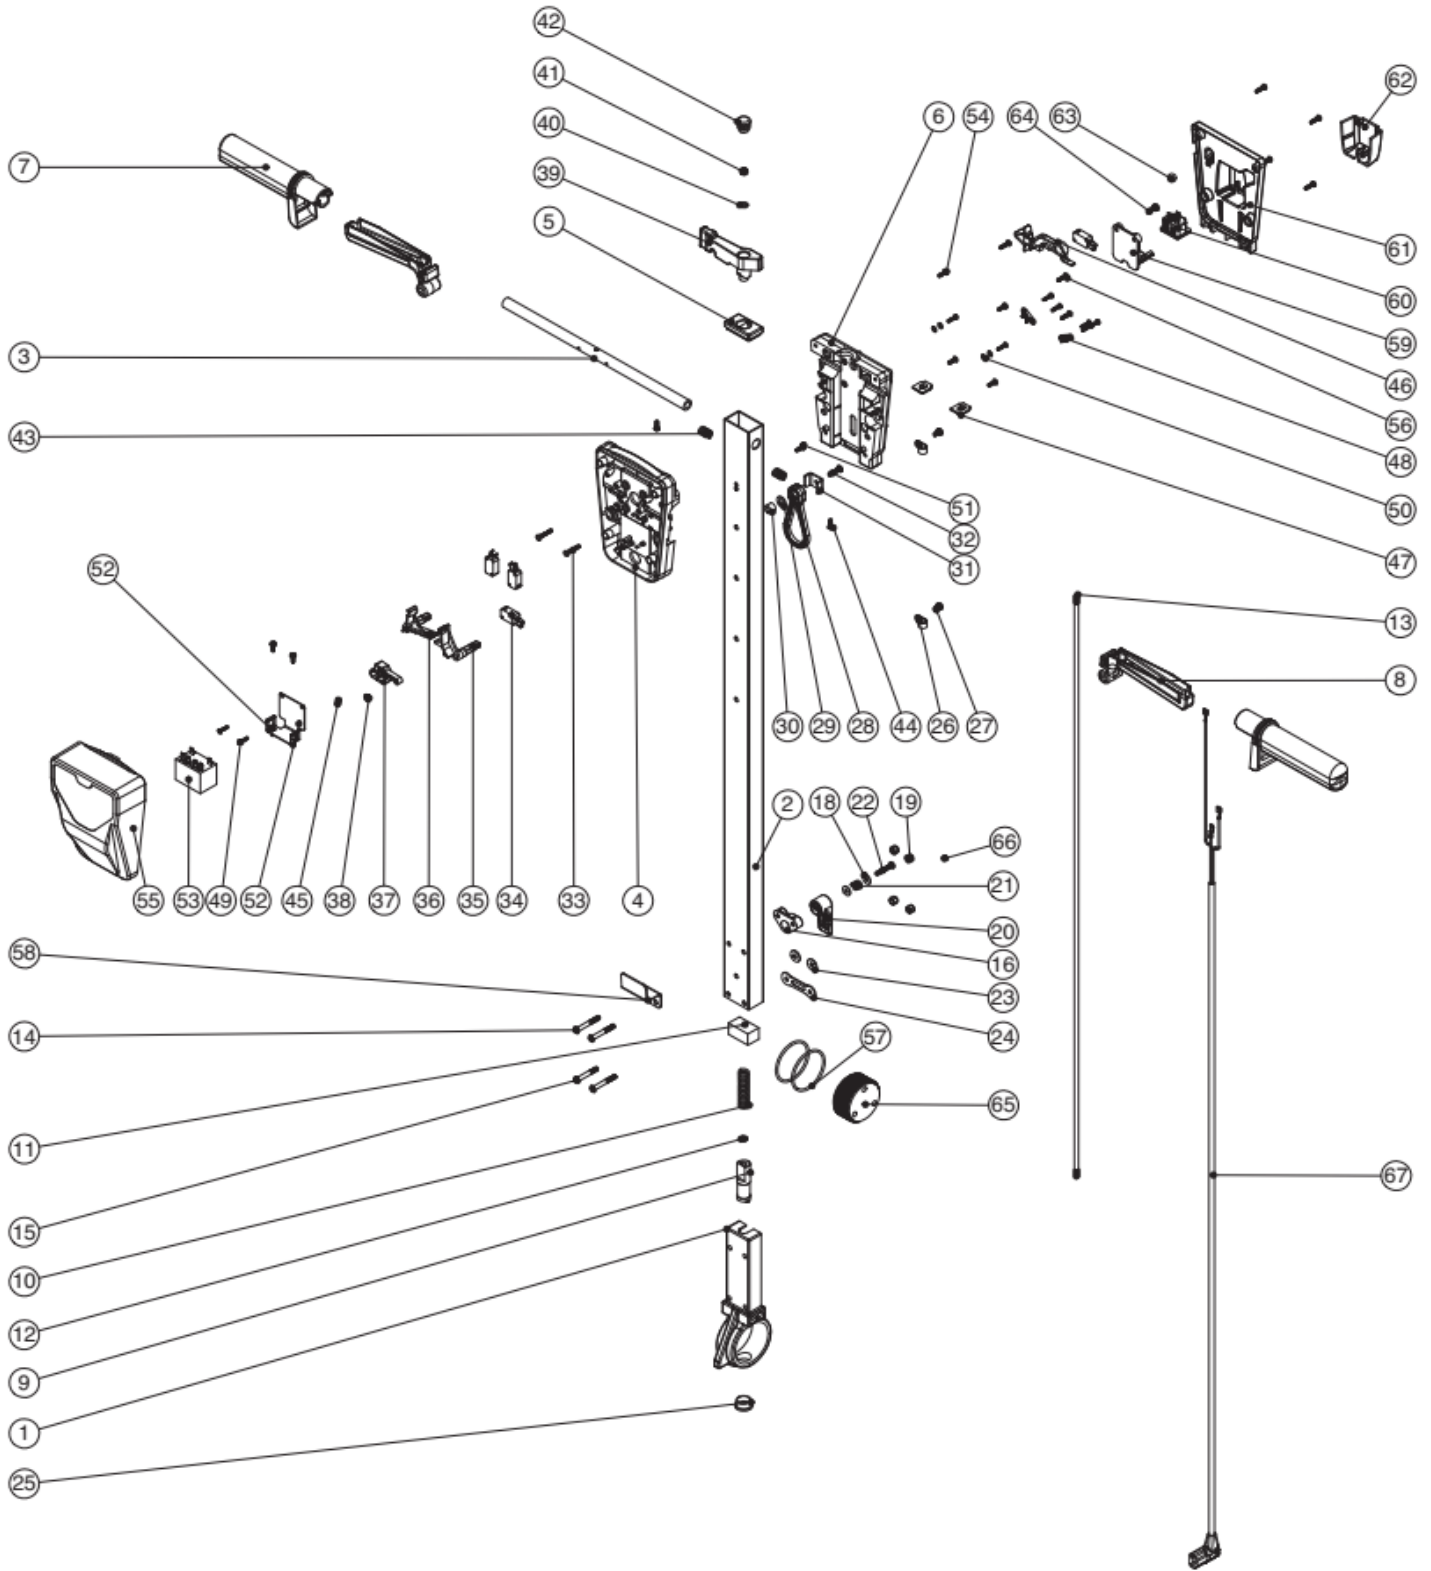

Woodboy® Spare Parts

HANDLE EXPLODED DRAWING

Woodboy® Spare Parts

HANDLE EXPLODED DRAWING

ITEM NO.	PART No	DESCRIPTION	QTY.
1	229081	HANDLE CASTING MACHINED	1
2	429136	HANDLE TUBE PAINTED (1025mm)	1
3	338269	CROSS TUBE	1
4	227576	FRONT INNER HALF MOULDING	1
5	227582	HANDLE PLUG MOULDING	1
6	227577	REAR INNER HALF MOULDING	1
7	227580	HAND GRIP MOULDING	2
8	227581	TRIGGER MOULDING	2
9	229073	GEAR LOCKING PIN	1
10	229138	SPRING	1
11	229030	ANTI VIBRATION PAD	1
12	219099	M6 HALF NUT	1
13	208432	1035MM HANDLE LOCKING ROD	1
14	219881	M6 X 45MM SOCKET BUTTON HEAD SCREW	3
15	219807	M6 X 40MM LONG SOCKET BUTTON HEAD BOLT	1
16	227806	CABLE RELEASE BASE MOULDING	1
17	219076	M5 NYLON INSERT NUT	1
18	219644	M5 FORM G STAINLESS STEEL WASHER	3
19	219088	M6 NYLON INSERT NUT	4
20	227807	CABLE RELEASE TOP MOULDING	1
21	206599	SPRING (REF:C5514370)	1
22	219720	M5 X 30MM LONG STAINLESS STEEL POZI PAN SCREW	1
23	219008	M6 FORM G WASHER	2
24	229139	CABLE CLAMP	1
25	229099	25MM DIA HOLE PLUG	1
26	219393	P CLIP	2
27	219047	M5 X 10MM LONG POZI PAN SEMS SCREW	2
28	226008	STRESS RELIEF	1
29	219010	M8 FORM A WASHER	1
30	226006	SPACER (BLACK)	1
31	329231	STRESS RELIEF BRACKET	1
32	219054	M5 X 20MM LONG POZI PAN SCREW	1
33	219811	NO8 X 1 INCH LONG POZI-PAN SELF TAP SCREW	2
34	229483	SNAP ACTION SWITCH	4
35	227585	LEFT HAND SWITCH OPERATING LEVER MOULDING	1
36	227586	RIGHT HAND SWITCH OPERATING LEVER MOULDING	1
37	227587	CENTRE SWITCH OPERATING LEVER MOULDING	1
38	219805	4MM SPIREFIX	1
39	227583	ADJUSTMENT LEVER MOULDING	1
40	219493	M6 NYLON WASHER	1
41	219642	M6 STAINLESS STEEL NYLON INSERT NUT	1
42	20638V	19MM BLACK TUBE END STOP	1
43	219803	TRIGGER COMPRESSION SPRING	2
44	219270	No8 X 1/2 INCH LONG POZI PAN SELF TAP SCREW	2
45	219804	SWITCH COMPRESSION SPRING	1
46	227584	INTERLOCK LEVER MOULDING	1
47	329539	MODIFIED BLANKING PLATE	2
48	229669	LOLINE HANDLE CABLE CLAMP	2
49	219107	No6 X 5/8 INCH LONG POZI PAN PLASTITE SCREW	8
50	219206	M4 FORM A WASHER	4
51	219471	M4 X 12MM LONG POZI PAN SEMS SCREW	3
52	303526	NUTSERTED RELAY MOUNTING BRACKET	1
53	206575	240V / 25A RELAY	1
54	219101	No8 X 1/2 INCH LONG POZI PAN PLASTITE SCREW	4
55	229679	TRADELIN TWINTEC HANDLE FRONT COVER MOULDING	1
56	219105	No8 X 5/8 INCH LONG POZI PAN PLASTITE SCREW	8
57	219254	O RING 3MM DIA X 60MM I/D	2
58	329000	HANDLE BRACKET	1
59	237425	PTO SUPPORT MOULDING	1
60	220964	APPLIANCE OUTPUT SOCKET	1
61	237426	FM REAR COVER MOULDING	1
62	237427	FM PLUG COVER MOULDING	1
63	229050	12MM (STAINLESS STEEL) BALL BEARING	1
64	219045	M5 X 16MM LONG POZI PAN SEMS SCREW	2
65	229074	ADJUSTMENT GEAR	1
66	229009	BLANKING PLUG	1
67	236161	HANDLE CORD SET ASSEMBLY	1